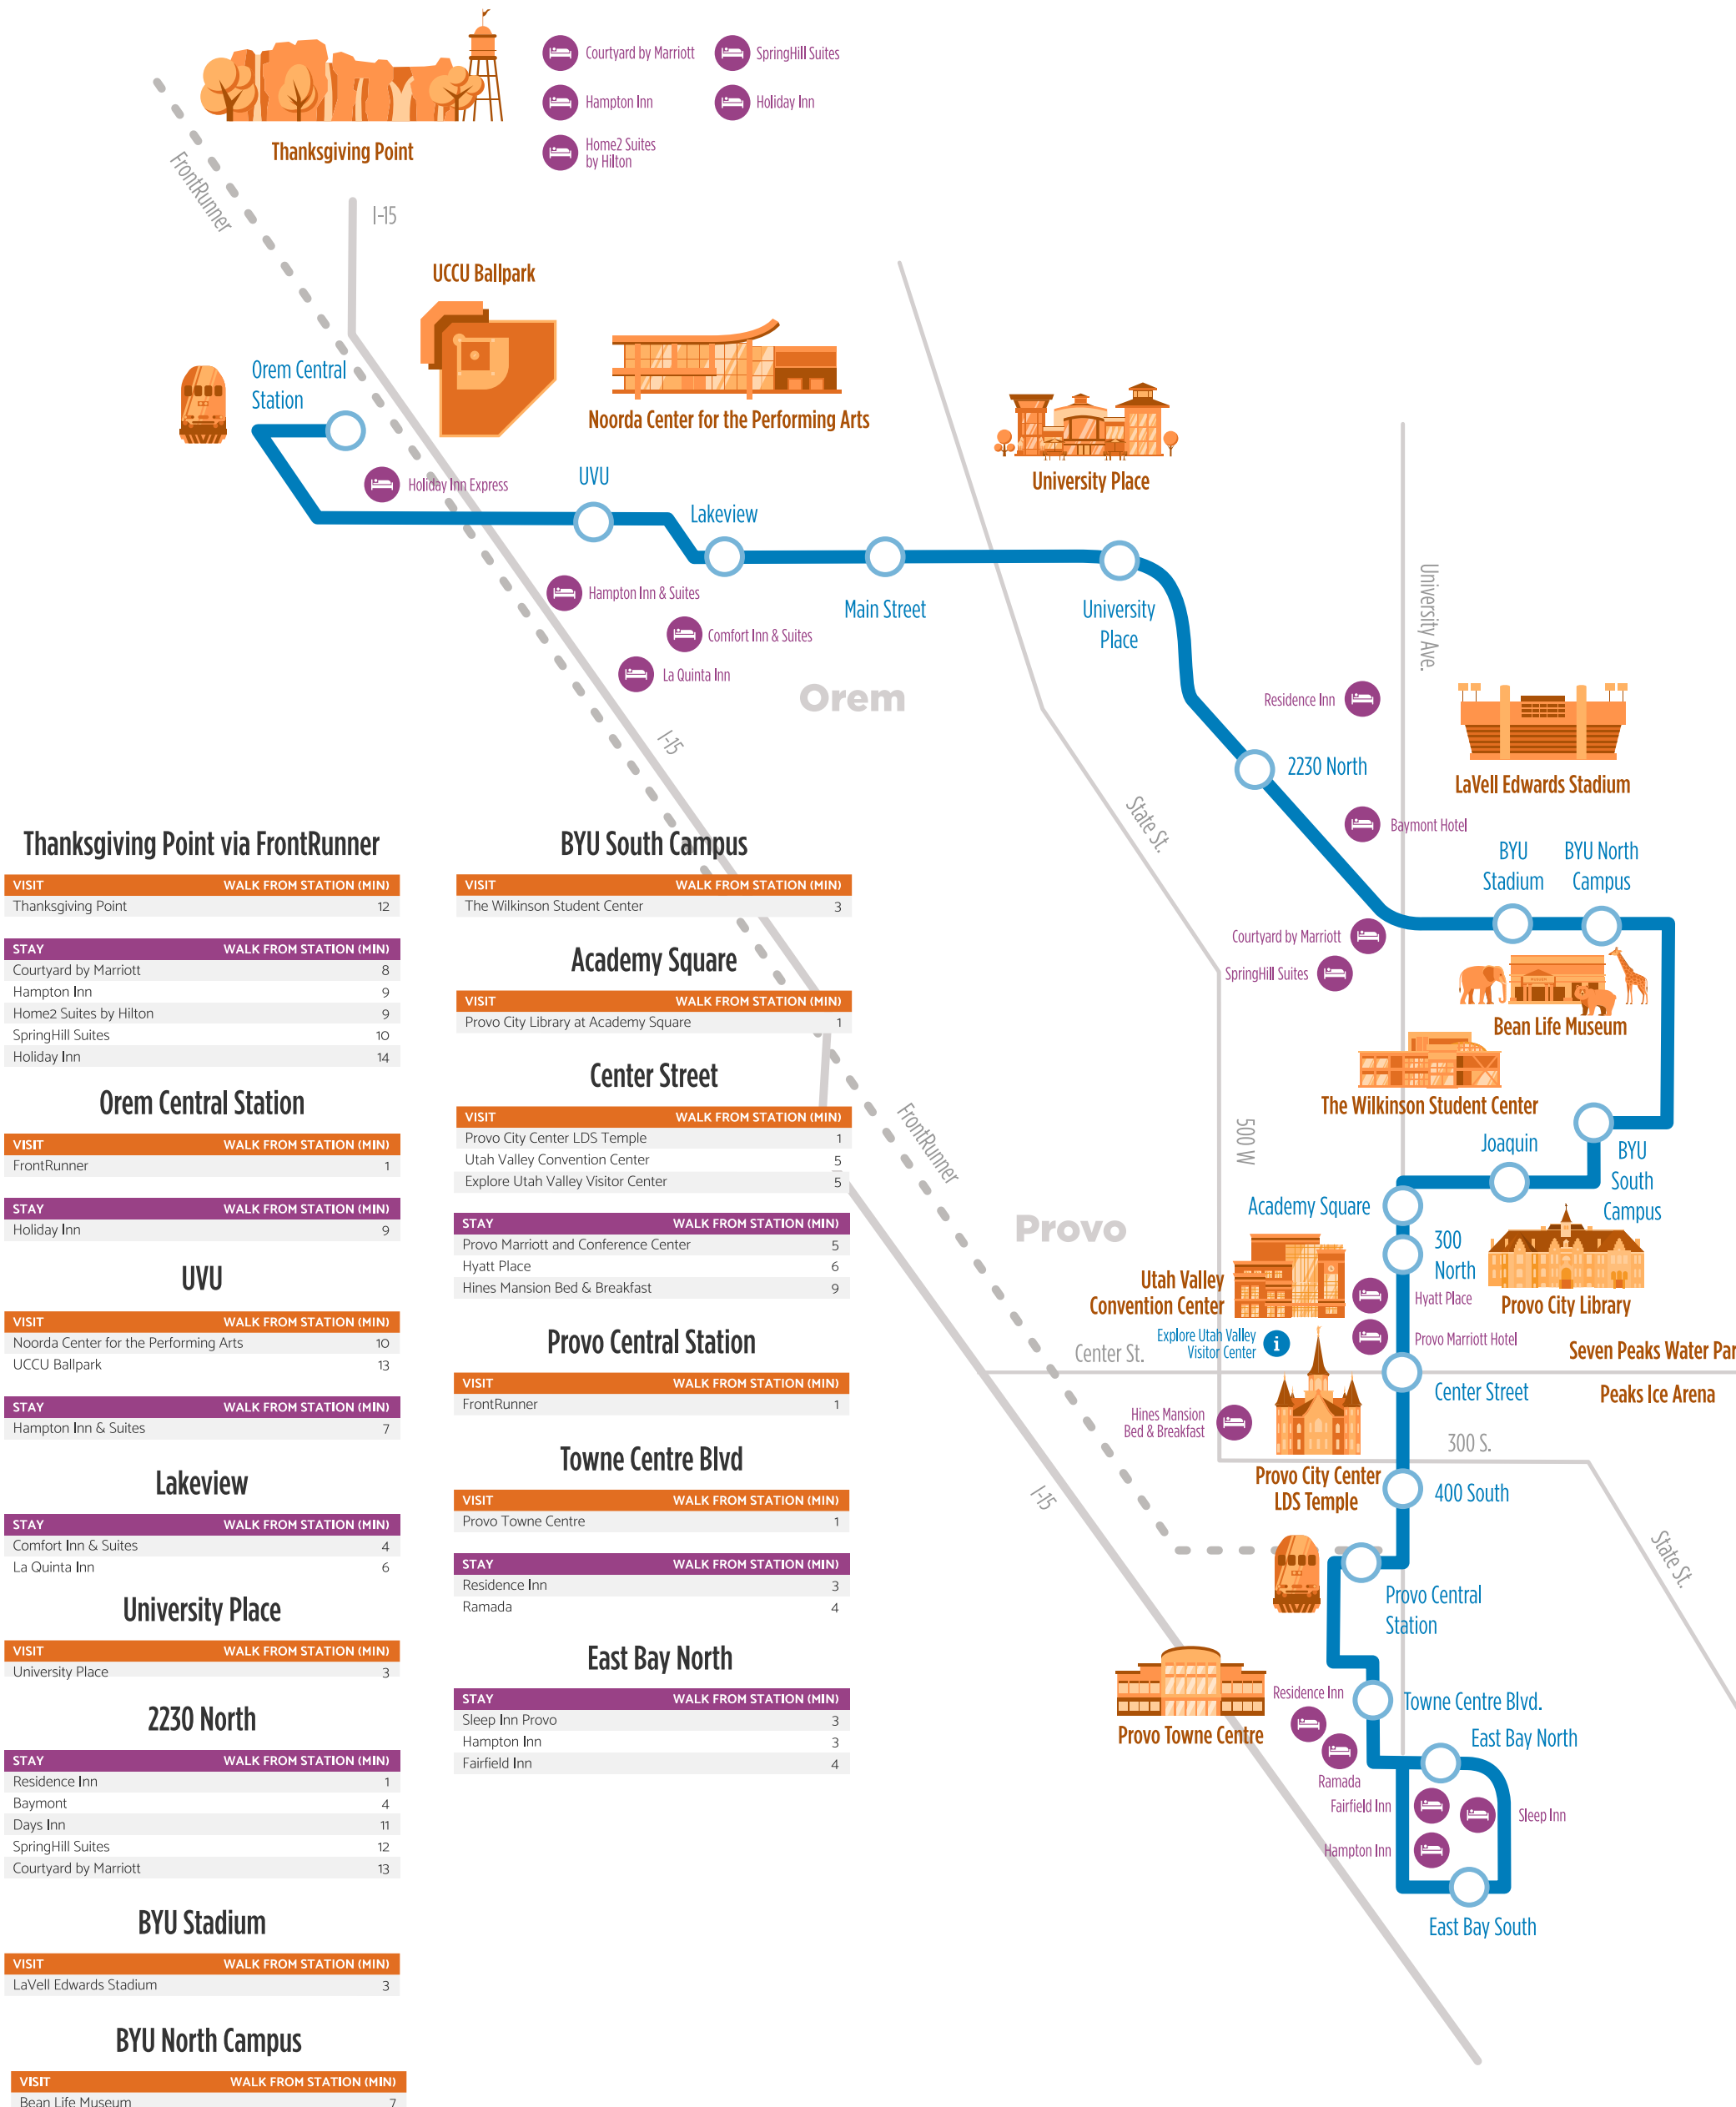

Plan and track your trip with the Transit app. Download the Transit app at the Google Play or Apple App Store.

Explore with UVX

Every stop a destination.

EXPLORE
UTAH VALLEY

Thanksgiving Point via FrontRunner

VISIT	WALK FROM STATION (MIN)
Thanksgiving Point	12

STAY	WALK FROM STATION (MIN)
Courtyard by Marriott	8
Hampton Inn	9
Home2 Suites by Hilton	9
SpringHill Suites	10
Holiday Inn	14

Orem Central Station

VISIT	WALK FROM STATION (MIN)
FrontRunner	1

Find more to explore at exploreutahvalley.com

Thanksgiving Point via FrontRunner

THINGS TO DO	WALK FROM STATION (MIN)
Butterfly Biosphere	12
Farm Country	12
Electric Park	12
Museum of Ancient Life	14
Museum of Natural Curiosity	18
Ashton Gardens	26

University Place

THINGS TO SEE	WALK FROM STATION (MIN)
The Orchard	3

THINGS TO DO	WALK FROM STATION (MIN)
Trader Joe's	3
VR Junkies	3
Cinemark Movie Theatre	10

2230 North

THINGS TO DO	WALK FROM STATION (MIN)
Provo River Parkway	3
Quarry Indoor Climbing Center	9